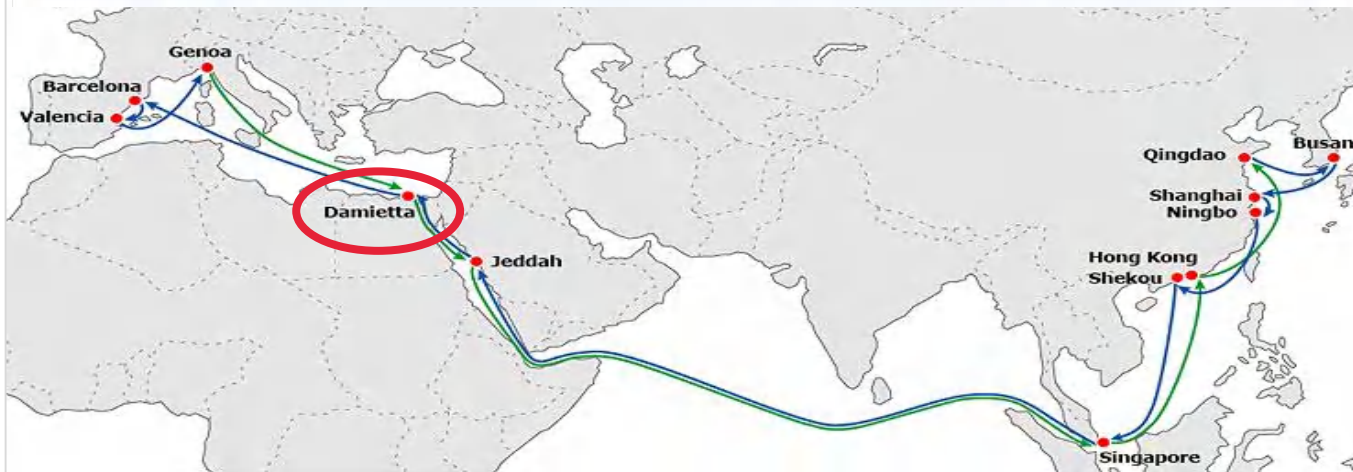

WELCOME TO HMM

Europe Service Presentation

MD1

Mediterranean 1

Key Highlights

West Bound

- Express service from Asia to Spain
- Wide coverage of Asia including North China & Korea

Transit Time (Days)

W/B	ETD	DAM	BCN	VLC	GOA
TAO	WE	31	36	39	43
PUS	FR	29	34	37	41
SHA	MO	26	31	34	38
NBO	TH	23	28	31	35
SHK	MO	19	24	27	31
SIN	SA	14	19	22	26
JED	TH	2	7	10	14

East Bound

- Optimal service from Italy & Spain to Middle East Asia
- Wide coverage of Asia including SE Asia, China and Korea

Transit Time (Days)

E/B	ETD	JED	SIN	HKG	TAO	PUS	SHA	NBO	SHK
BCN	SA	16	27	31	38	40	43	46	50
VLC	WE	12	23	27	34	36	39	42	46
GOA	SU	8	19	23	30	32	35	38	42
DAM	FR	3	14	18	25	27	30	33	37

Port Information

PORT	TERMINAL	ARRIVAL	DEPARTURE
QINGDAO	QINGDAO QIANWAN CONTAINER TERMINAL	TU	WE
BUSAN	TBN	TH	FR
SHANGHAI	YANGSHAN PHASE 4 (SHANGDONG)	SU	MO
NINGBO	BEILUN SECOND CNTR TERMINAL (Phase 3)	WE	TH
SHEKOU	MAWAN CONTAINER TERMINAL	SU	MO
SINGAPORE	PSA TERMINAL	TH	SA
JEDDAH	DP WORLD MIDDLE EAST	WE	TH
DAMIETTA	DAMIETTA CONTAINER AND CARGO HANDLING CO.	SA	SU
BARCELONA	APM TERMINALS BARCELONA	TH	SA
VALENCIA	APM TERMINALS VALENCIA	SU	WE
GENOA	S.E.C.H(SOUTHERN EUROPE CONTAINER HUB)	TH	SU
DAMIETTA	DAMIETTA CONTAINER AND CARGO HANDLING CO.	TH	FR
JEDDAH	DP WORLD MIDDLE EAST	MO	TU
SINGAPORE	PSA TERMINAL	SA	MO
HONGKONG	HONGKONG - MODERN TERMINAL LTD	FR	FR