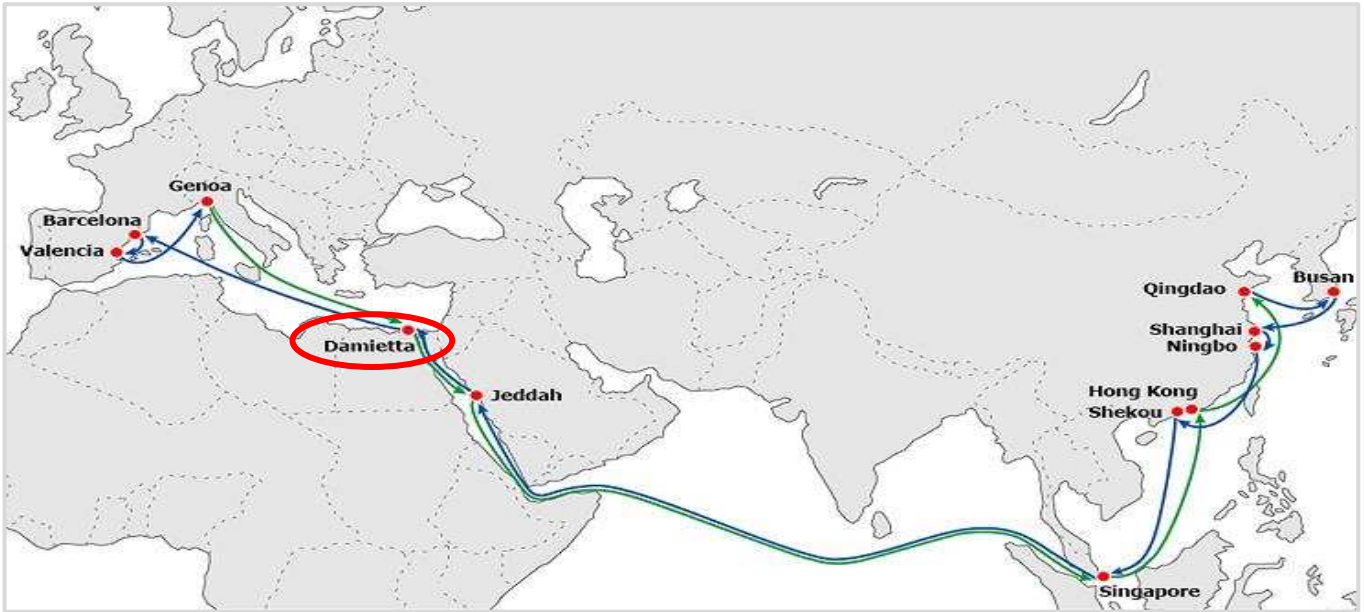

WELCOME TO HMM

Europe Service Presentation

Europe Services : Asia – Mediterranean

Key Highlights

- ✓ 3 weekly loops of THE-A with 32 vessels covering 43 calls of ports
- ✓ Two reliable weekly services Asia to West Mediterranean
- ✓ One dedicated East Mediterranean service to Turkiye and Israel
- ✓ Offering excellent port coverages and competitive transit times
- ✓ HMM standalone service (FIM) is to launch from Aug, 2023

Port Rotation

Key Highlights

West Bound

- Express service from Asia to Spain
- Wide coverage of Asia including North China & Korea

East Bound

- Optimal service from Italy & Spain to Middle East Asia
- Wide coverage of Asia including SE Asia, China and Korea

Port Information

PORT		TERMINAL	ARRIVAL	DEPARTURE
QINGDAO	W/B	QINGDAO QIANWAN CONTAINER TERMINAL	TH	FR
BUSAN		HANJIN BUSAN NEWPORT	SU	MO
SHANGHAI		YANGSHAN PHASE 4 (SHANGDONG)	TU	TH
NINGBO		BEILUN SECOND CNTR TERMINAL (Phase 3)	TH	FR
SHEKOU		MAWAN CONTAINER TERMINAL	MO	TU
SINGAPORE		PSA TERMINAL	FR	SA
JEDDAH		DP WORLD MIDDLE EAST	TH	FR
DAMIETTA	W/B	DAMIETTA CONTAINER AND CARGO HANDLING CO.	SU	TU
BARCELONA	E/B	APM TERMINALS BARCELONA	SA	SU
VALENCIA		APM TERMINALS VALENCIA	MO	FR
GENOA		VOLTRI CONTAINER TERMINAL	SA	TU
DAMIETTA		DAMIETTA CONTAINER AND CARGO HANDLING CO.	SA	SU
JEDDAH		DP WORLD MIDDLE EAST	WE	TH
SINGAPORE		PSA TERMINAL	TU	WE
HONGKONG		HONGKONG - MODERN TERMINAL LTD	SU	MO