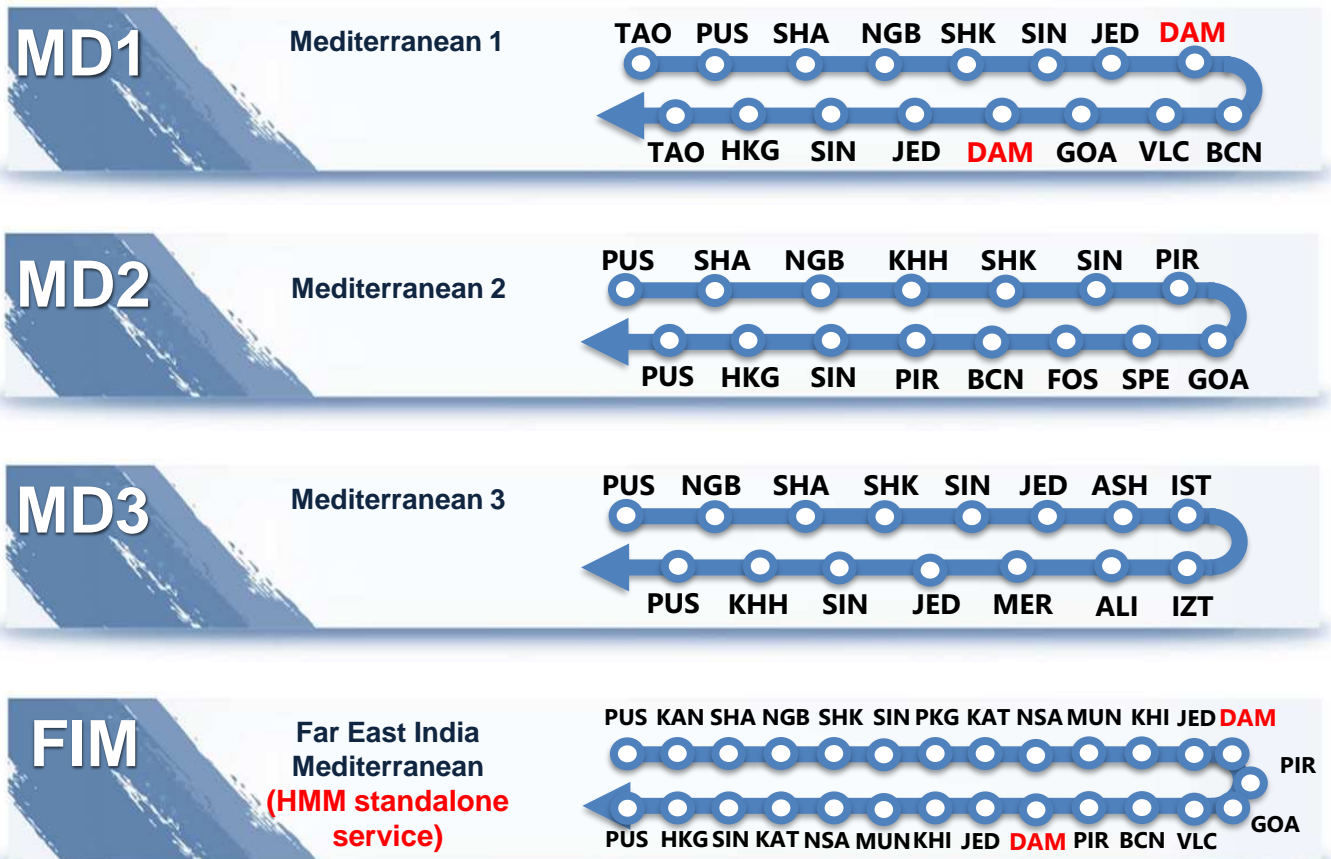

WELCOME TO HMM

Europe Service Presentation

Europe Services : Asia – Mediterranean

Key Highlights

- ✓ 3 weekly loops of THE-A with 32 vessels covering 43 calls of ports
- ✓ Two reliable weekly services Asia to West Mediterranean
- ✓ One dedicated East Mediterranean service to Turkiye and Israel
- ✓ Offering excellent port coverages and competitive transit times
- ✓ HMM standalone service (FIM) is to launch from Aug, 2023

Port Rotation

Key Highlights

West Bound

- Express service from Asia to Spain
- Wide coverage of Asia including North China & Korea

East Bound

- Optimal service from Italy & Spain to Middle East Asia
- Wide coverage of Asia including SE Asia, China and Korea

Transit Time (Days)

W/B	ETD	DAM	BCN	VLC	GOA
TAO	FR	30	36	38	43
PUS	MO	27	33	35	40
SHA	TH	24	30	32	37
NBO	FR	23	29	31	36
SHK	TU	19	25	27	32
SIN	SA	15	21	23	28
JED	FR	02	08	10	15

Transit Time (Days)

E/B	ETD	JED	SIN	HKG	TAO	PUS	SHA	NBO	SHK
BCN	SU	17	29	33	39	42	44	46	50
VLC	FR	12	24	28	34	37	39	41	45
GOA	TU	08	20	24	30	33	35	37	41
DAM	SU	03	15	19	25	28	30	32	36

Port Information

PORT		TERMINAL	ARRIVAL	DEPARTURE
QINGDAO	W/B	QINGDAO QIANWAN CONTAINER TERMINAL	TH	FR
BUSAN		HANJIN BUSAN NEWPORT	SU	MO
SHANGHAI		YANGSHAN PHASE 4 (SHANGDONG)	TU	TH
NINGBO		BEILUN SECOND CNTR TERMINAL (Phase 3)	TH	FR
SHEKOU		MAWAN CONTAINER TERMINAL	MO	TU
SINGAPORE		PSA TERMINAL	FR	SA
JEDDAH		DP WORLD MIDDLE EAST	TH	FR
DAMIETTA	W/B	DAMIETTA CONTAINER AND CARGO HANDLING CO.	SU	TU
BARCELONA	E/B	APM TERMINALS BARCELONA	SA	SU
VALENCIA		APM TERMINALS VALENCIA	MO	FR
GENOA		VOLTRI CONTAINER TERMINAL	SA	TU
DAMIETTA		DAMIETTA CONTAINER AND CARGO HANDLING CO.	SA	SU
JEDDAH		DP WORLD MIDDLE EAST	WE	TH
SINGAPORE		PSA TERMINAL	TU	WE
HONGKONG		HONGKONG - MODERN TERMINAL LTD	SU	MO