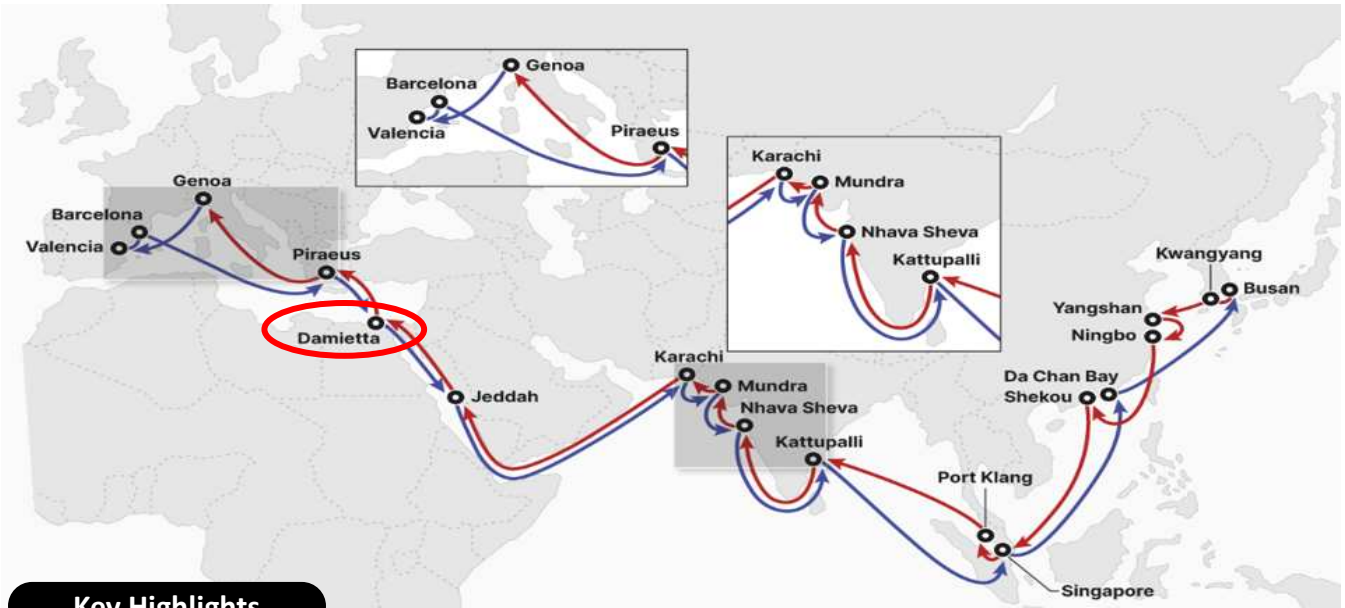

Key Highlights

West Bound

- Wide coverage of Asia including China & Korea
- Express service from India/Pakistan (ISC)

East Bound

- Optimal service from Mediterranean/Egypt to Asia/ISC

Transit Time (Days)

W/B	ETD	KAT	NSA	MUN	PIR	GOA	VLC
PUS	MO	15	20	22	35	38	41
SHA	TH	12	17	19	32	35	38
NGB	SA	10	15	17	30	33	36
KAT	WE				19	22	25
NSA	MO				14	17	20
MUN	WE				12	15	18

Transit Time (Days)

E/B	ETD	MUN	NSA	KAT	PUS	SHA	NGB
PIR	MO	13	15	20	34	37	39
GOA	SA	22	24	29	43	46	48
VLC	TU	19	21	26	40	43	45
MUN	SU				21	24	26
NSA	WE				18	21	23
KAT	MO				13	16	18

Port Information

(Subject to change)

PORT		TERMINAL	ARRIVAL	DEPARTURE
BUSAN	W/B	HYUNDAI PUSAN NEWPORT	SU	MO
GWANGYANG		KOREA INTERNATIONAL TERMINAL	MO	TU
SHANGHAI		YANGSHAN PHASE 4 (SHANGDONG)	TH	TH
NINGBO		CHINA MERCHANT INTERNATIONAL TERMINAL	FR	SA
SHEKOU		SHEKOU CONTAINER TERMINALS LTD	MO	MO
SINGAPORE		PSA (PORT OF SINGAPORE AUTHORITY)	FR	FR
PORT KLANG		WESTPORTS MALAYSIA	SA	SA
KATTUPALLI		KATTUPALLI INTERNATIONAL CONTAINER TERMINAL	TU	WE
NHAVE SHEVA		BHARAT MUMBAI CONTAINER TERMINAL	SU	MO
MUNDRA		ADANI INTL CONTAINER TERMINAL (CT3)	SU	WE
KARACHI		SOUTH ASIA PAKISTAN TERMINALS LIMITED	WE	TH
JEDDAH		DP WORLD MIDDLE EAST	TU	WE
DAMIETTA		DAMIETTA CONTAINER AND CARGO HANDLING CO.	FR	SA
PIRAEUS		PIRAEUS CONTAINER TERMINAL S.A.	MO	MO
GENOVA	E/B	VOLTRI CONTAINER TERMINAL	TH	SA
VALENCIA		APM TERMINALS VALENCIA	SU	TU
BARCELONA		APM TERMINALS BARCELONA	WE	TH
PIRAEUS		PIRAEUS CONTAINER TERMINAL S.A.	SU	MO
DAMIETTA		DAMIETTA CONTAINER AND CARGO HANDLING CO.	TU	WE
JEDDAH		DP WORLD MIDDLE EAST	SA	SU
KARACHI		SOUTH ASIA PAKISTAN TERMINALS LIMITED	FR	SA
MUNDRA		ADANI INTL CONTAINER TERMINAL (CT3)	SU	SU
NHAVE SHEVA		BHARAT MUMBAI CONTAINER TERMINAL	TU	WE
KATTUPALLI		KATTUPALLI INTERNATIONAL CONTAINER TERMINAL	SU	MO
SINGAPORE		PSA (PORT OF SINGAPORE AUTHORITY)	FR	SA
DA CHAN BAY		DACHAN BAY	WE	TH

Note: All dates and times subject to change. Call your local sales office or customer service center to verify most current information.